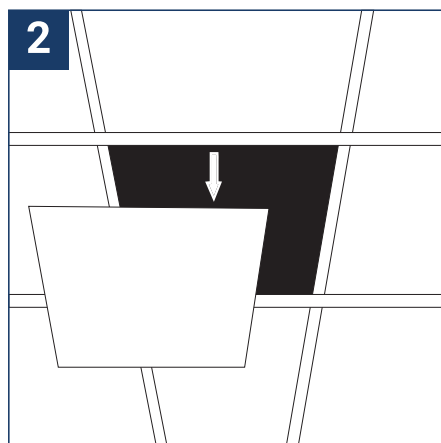

Ref : 7751B-77601-77605-77608
7763-77707-77709-777091-7770B-100005-77614