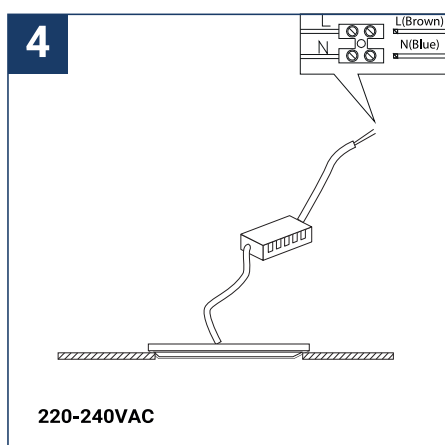

Ref : 7751B-77601-77605-77608
7763-77707-77709-777091-7770B-100005-77614