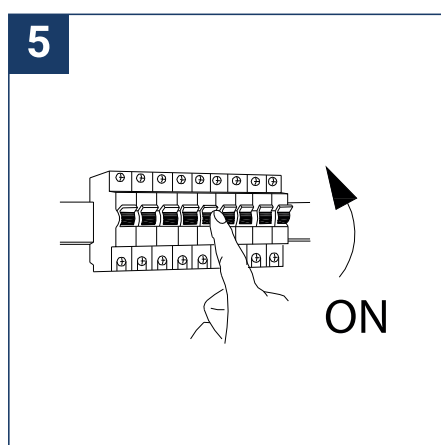

Ref : 7751B-77601-77605-77608
7763-77707-77709-777091-7770B-100005-77614