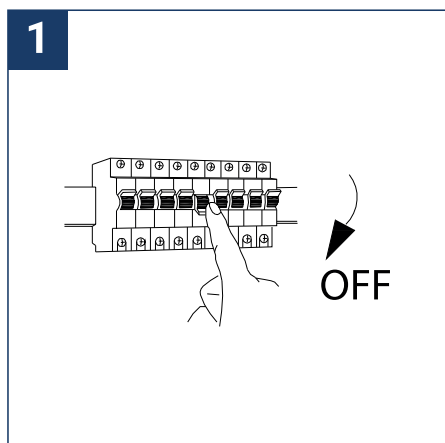

Ref : 7751B-77601-77605-77608
7763-77707-77709-777091-7770B-100005-77614