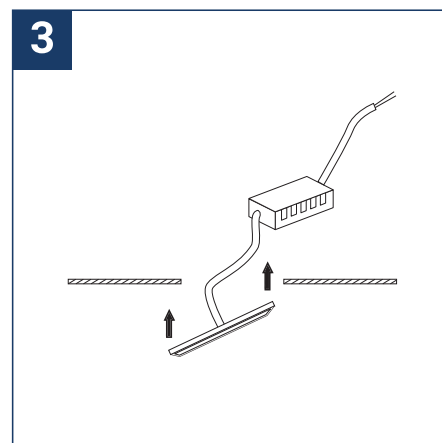

Ref : 7751B-77601-77605-77608
7763-77707-77709-777091-7770B-100005-77614