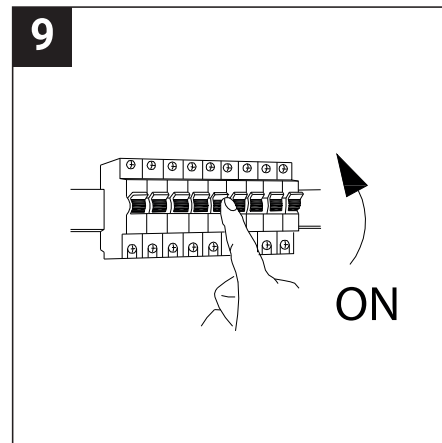

Ref : 77674

<https://www.miidex.com/283-connecteurs-etanches-et-boites-de-derivation>