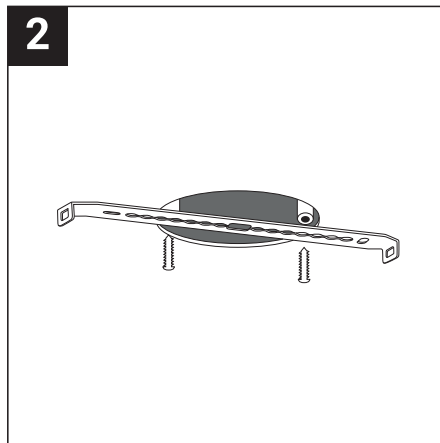

Ref : 77674

<https://www.miidex.com/283-connecteurs-etanches-et-boites-de-derivation>