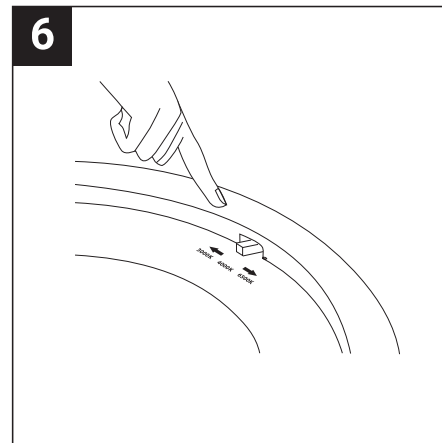

Ref : 77674

<https://www.miidex.com/283-connecteurs-etanches-et-boites-de-derivation>