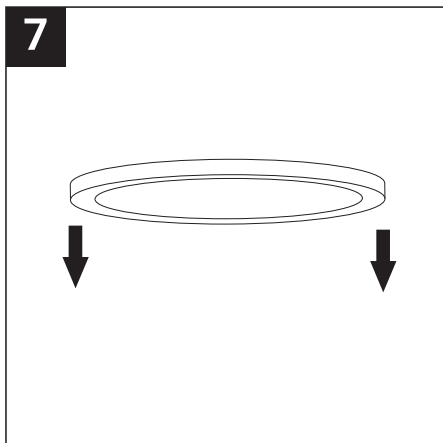

Ref : 77674

<https://www.miidex.com/283-connecteurs-etanches-et-boites-de-derivation>