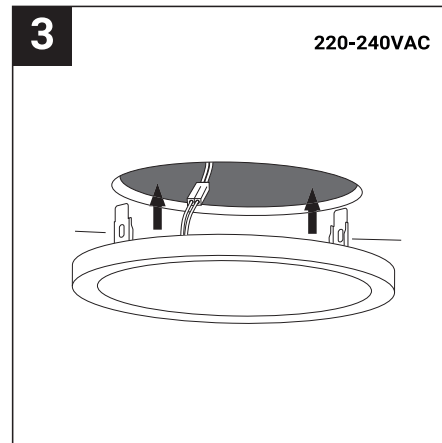

Ref : 77674

<https://www.miidex.com/283-connecteurs-etanches-et-boites-de-derivation>