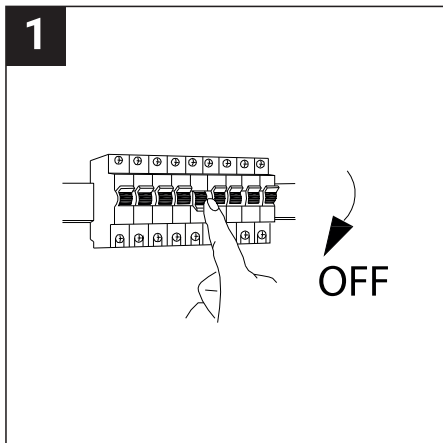

Ref : 77674

<https://www.miidex.com/283-connecteurs-etanches-et-boites-de-derivation>