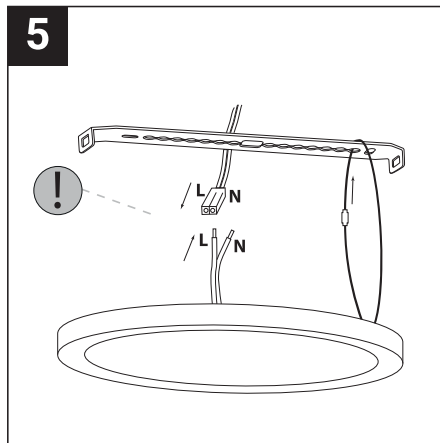

Ref : 77674

<https://www.miidex.com/283-connecteurs-etanches-et-boites-de-derivation>