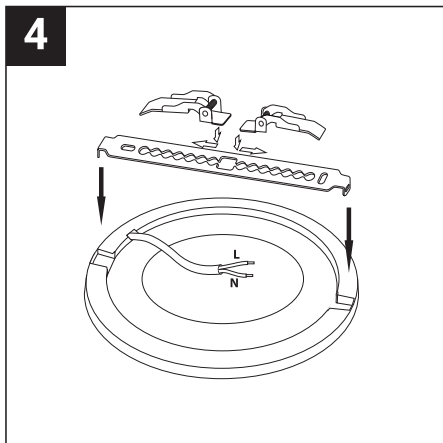

Ref : 77674

<https://www.miidex.com/283-connecteurs-etanches-et-boites-de-derivation>