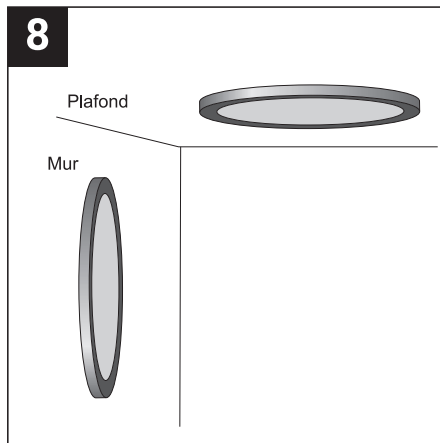

Ref : 77674

<https://www.miidex.com/283-connecteurs-etanches-et-boites-de-derivation>